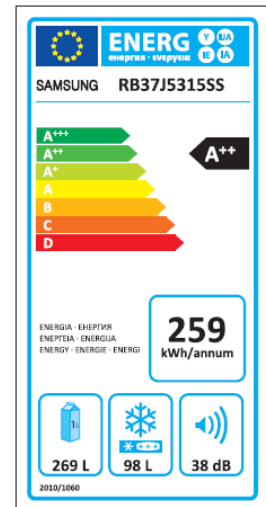

Refrigerator/Freezer

SAMSUNG

RB37J5315SS/EF and RB37J5315WW/EF

LED display

Easily control temperature settings, the power freeze function or vacation mode with this stylish external display.

Power Freeze

With an easy push of a button you activate power freezes which is perfect when you have put lots of food in your freezer and quickly want cold air for powerful freezing.

Samsung

RB37J5315SS/EF, EAN: 8806086796774

RB37J5315WW/EF, EAN: -

Refrigerator/Freezer

SAMSUNG

RB37J5315SS/EF and RB37J5315WW/EF

Product information	Model code	RB37J5315SS/EF, RB37J5315WW/EF	
	EAN	8806086796774, -	
	Refrigerator/Freezer type	Combi/Bottom Mounted Freezer	
	Display	Ice Blue LED	
	Handle	Bar Handle	
	Color	Inox, White	
	Door/Drawer	Door in ref, door in freezer	
Handle color	Inox, White		
Energy information	Energy class	A++	
	Energy consumption (kWh/year)	259	
	Noise level (dB)	38	
	Net Volume (L) (Fridge/Freezer)	367 (269/98)	
	Temperature rise time (hrs)	18	
	Freezing capacity (kg/24 hrs)	13	
	Climate class	SN-T (+10 to +43 °C)	
	Freezer star rating	4 star	
Specification	No Frost	Yes	
	All Around Cooling	Yes	
	Compressor	Digital Inverter Compressor	
	Power Freeze	Yes	
	Ice machine	Tray	
	Door pockets	6	
	Shelves	3	
	Wine rack	Yes	
	Egg Tray	Yes	
	Drawers	2/3 (fridge/freezer)	
	Cool Select Zone/Fresh Zone	No/Yes	
	Reversible doors	Yes	
	Lighting	Top LED	
	Door Alarm	No	
	Coolant	R-600a	
	Measurements	Net dimensions, W x H (mm)	595 x 2010
		Depth with handle (mm)	719
Depth without handle (mm)		675	
Depth without door (mm)		603	
Gross dimensions W x H x D (mm)		637x2088x718	
Weight, Net/Gross (kg)		71/74	