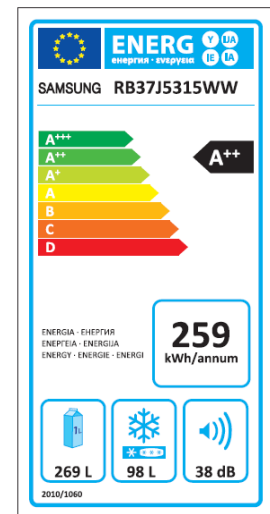

Samsung

RB37J5315SS/EF, EAN: 8806086796774

RB37J5315WW/EF, EAN: 8806086522571

Refrigerator/Freezer

RB37J5315SS/EF and RB37J5315WW/EF

SAMSUNG

Product information	Model code	RB37J5315SS/EF, RB37J5315WW/EF
	EAN	8806086796774, 8806086522571
	Refrigerator/Freezer type	Combi/Bottom Mounted Freezer
	Display	LED Black
	Handle	Bar
	Color	Inox, White
	Door/Drawer	Door on ref, door on freezer
	Handle color	Inox, White
Energy information	Energy class	A++
	Energy consumption (kWh/year)	259
	Noise level (dB)	38
	Net Volume (L) (Fridge/Freezer)	367 (269/98)
	Temperature rise time (hrs)	18
	Freezing capacity (kg/24 hrs)	13
	Climate class	SN-T (+10 to +43 °C)
	Freezer star rating	4 star
Specification	No Frost	Yes
	All Around Cooling	Yes
	Compressor	Digital Inverter Compressor
	Power Freeze	Yes
	Ice machine	Tray
	Door pockets	6
	Shelves	3
	Wine rack	Yes
	Egg Tray	Yes
	Drawers	2/3 (fridge/freezer)
	Cool Select Zone/Fresh Zone	No/Yes
	Reversible doors	Yes
	Lighting	Top LED
	Door Alarm	Yes
	Coolant	R-600a
	Measurements	Net dimensions, W x H (mm)
Depth with handle (mm)		675
Depth without handle (mm)		675
Depth without door (mm)		603
Gross dimensions W x H x D (mm)		637x2088x758
Weight, Net/Gross (kg)		74/71