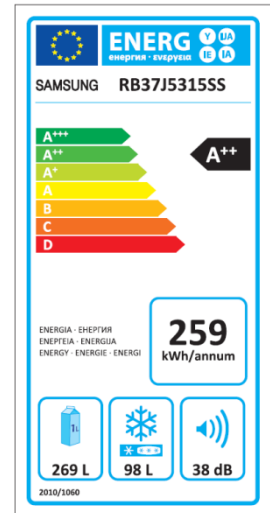

Samsung

RB37J5315SS/EF, EAN: 8806086796774

RB37J5315WW/EF, EAN: 8806086522571

Refrigerator/Freezer

RB37J5315SS/EF and RB37J5315WW/EF

SAMSUNG

Product information	Model code	RB37J5315SS/EF, RB37J5315WW/EF
	EAN	8806086796774, 8806086522571
	Refrigerator/Freezer type	Combi/Bottom Mounted Freezer
	Display	LED Black
	Handle	Bar
	Color	Inox, White
	Door/Drawer	Door on ref, door on freezer
	Handle color	Inox, White
Energy information	Energy class	A++
	Energy consumption (kWh/year)	259
	Noise level (dB)	38
	Net Volume (L) (Fridge/Freezer)	367 (269/98)
	Temperature rise time (hrs)	18
	Freezing capacity (kg/24 hrs)	13
	Climate class	SN-T (+10 to +43 °C)
	Freezer star rating	4 star
Specification	No Frost	Yes
	All Around Cooling	Yes
	Compressor	Digital Inverter Compressor
	Power Freeze	Yes
	Ice machine	Tray
	Door pockets	6
	Shelves	3
	Wine rack	Yes
	Egg Tray	Yes
	Drawers	2/3 (fridge/freezer)
	Cool Select Zone/Fresh Zone	No/Yes
	Reversible doors	Yes
	Lighting	Top LED
	Door Alarm	Yes
	Coolant	R-600a
	Measurements	Net dimensions, W x H (mm)
Depth with handle (mm)		675
Depth without handle (mm)		675
Depth without door (mm)		603
Gross dimensions W x H x D (mm)		637x2088x758
Weight, Net/Gross (kg)		74/71